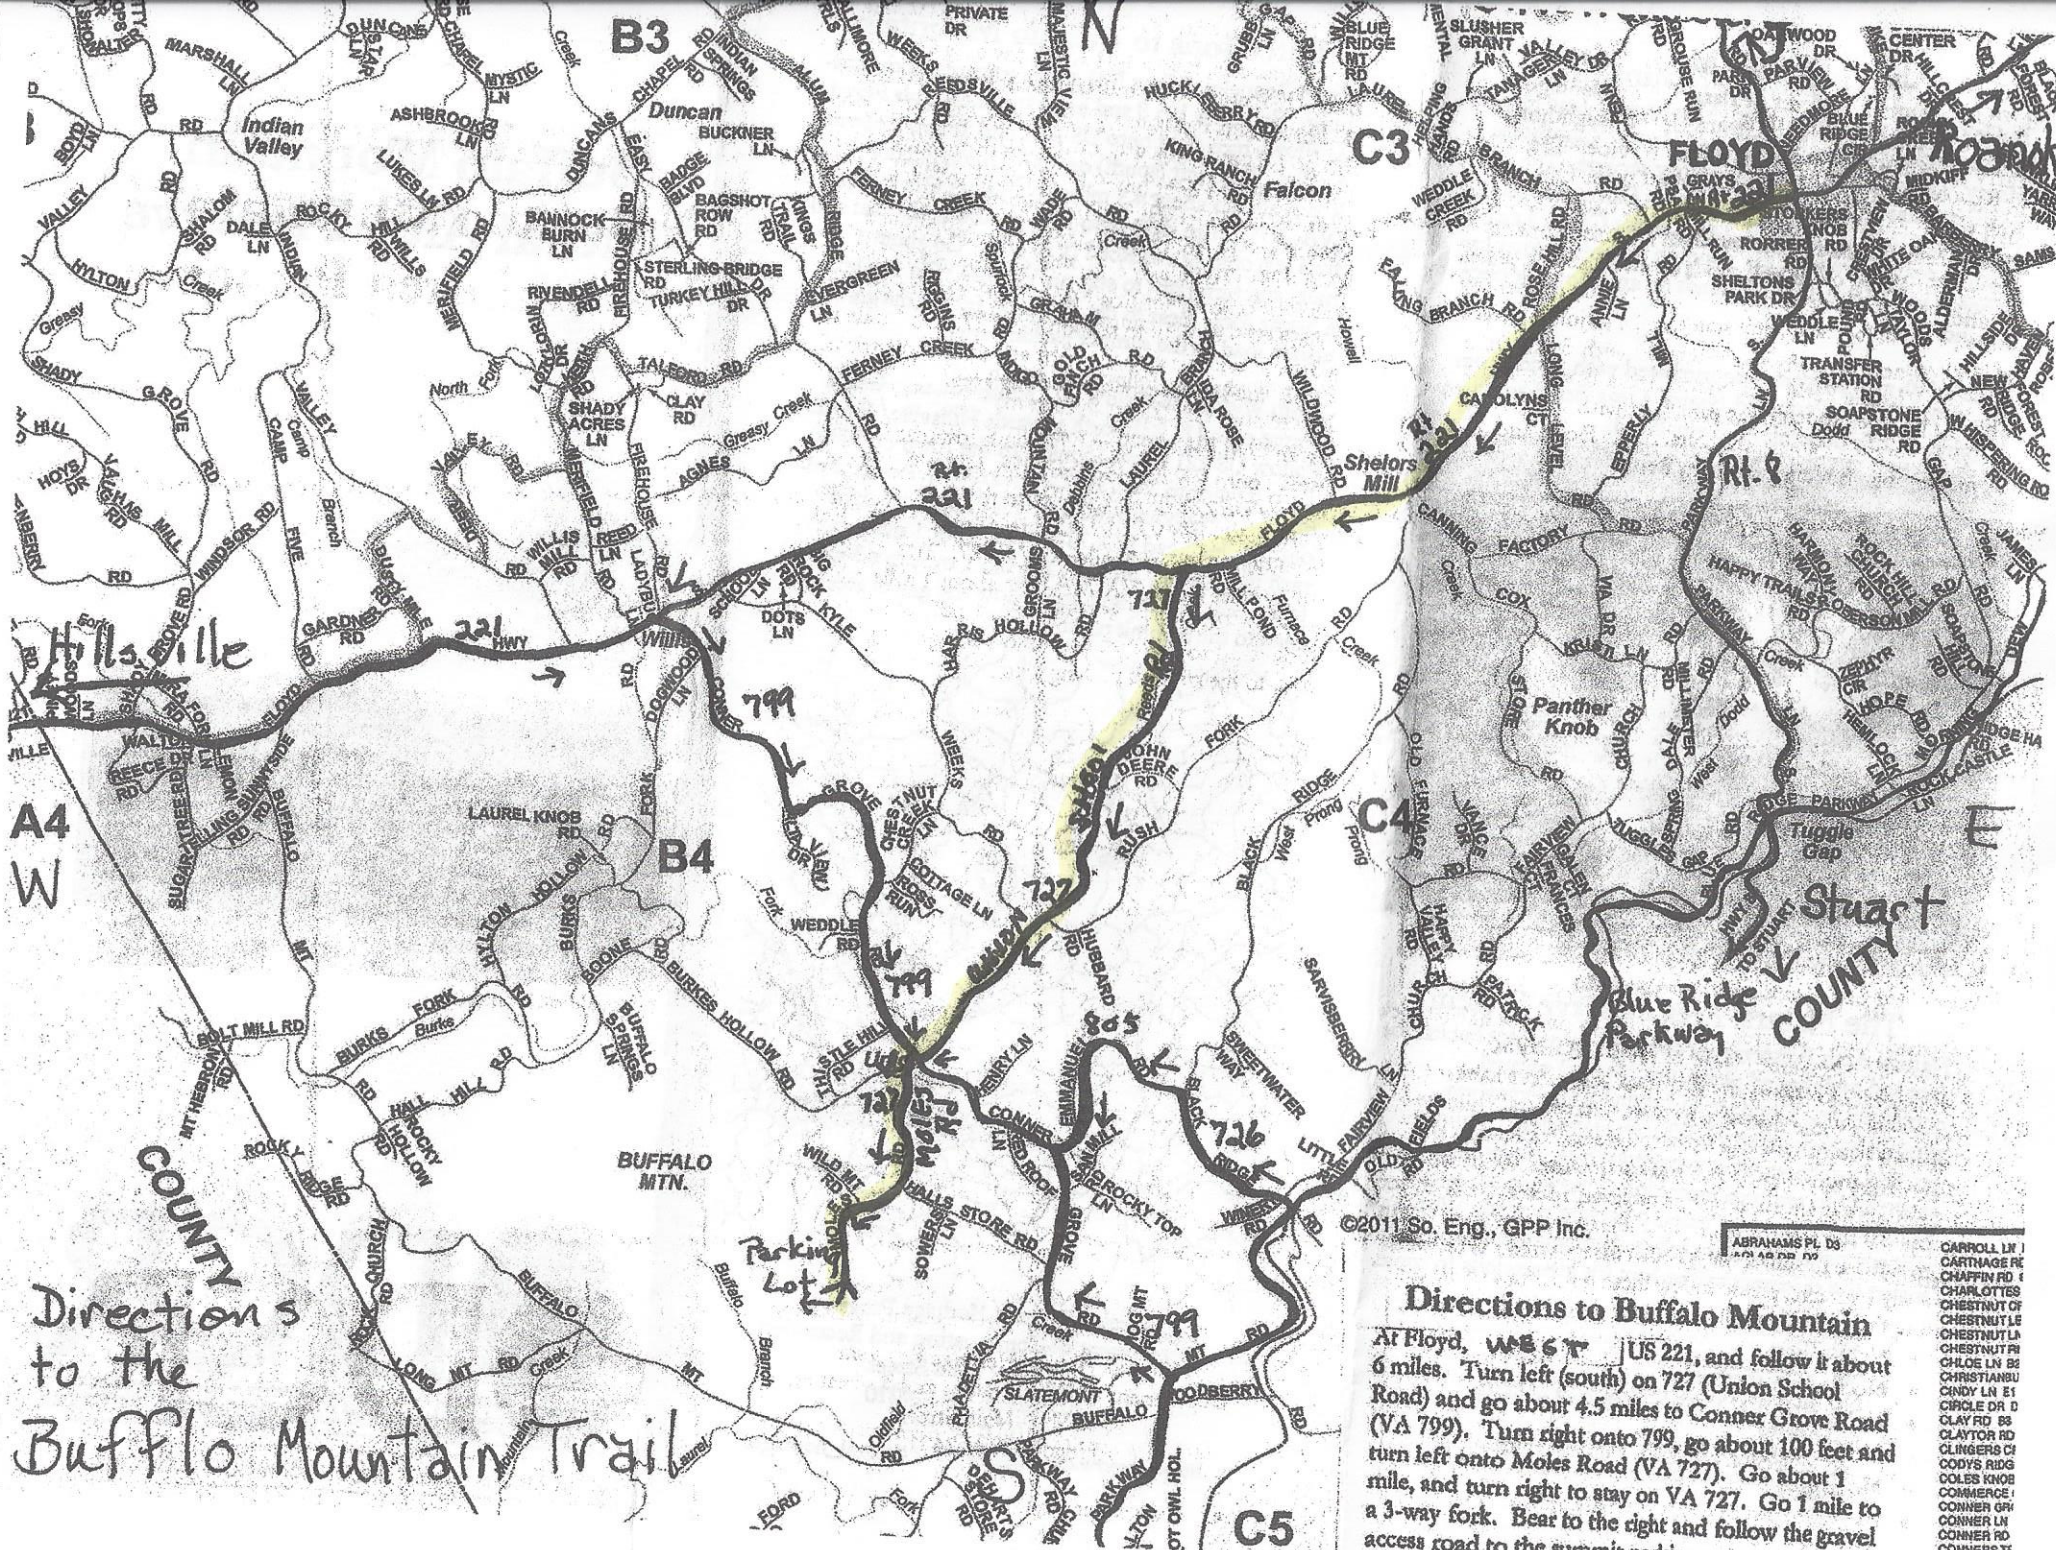

Directions
to the
Bufflo Mountain Trail

Directions to Buffalo Mountain
At Floyd, **US 67** (US 221), and follow it about 6 miles. Turn left (south) on 727 (Union School Road) and go about 4.5 miles to Conner Grove Road (VA 799). Turn right onto 799, go about 100 feet and turn left onto Moles Road (VA 727). Go about 1 mile, and turn right to stay on VA 727. Go 1 mile to a 3-way fork. Bear to the right and follow the gravel access road to the summit parking area.

CARROLL LN
CARRIAGE PK
CHAFFIN RD
CHARLOTTE'S
CHESTNUT OF
CHESTNUT LE
CHESTNUT LA
CHESTNUT PI
CHLOE LN
CHRISTIANU
CINDY LN
CIRCLE DR
CLAY RD
CLAYTOR RD
CLINGERS CR
CODY'S RIDG
COLES KNOB
COMMERCE
CONNER GRV
CONNER LN
CONNER RD
CONNERS TR
COOKIE RD
COPPER HIL